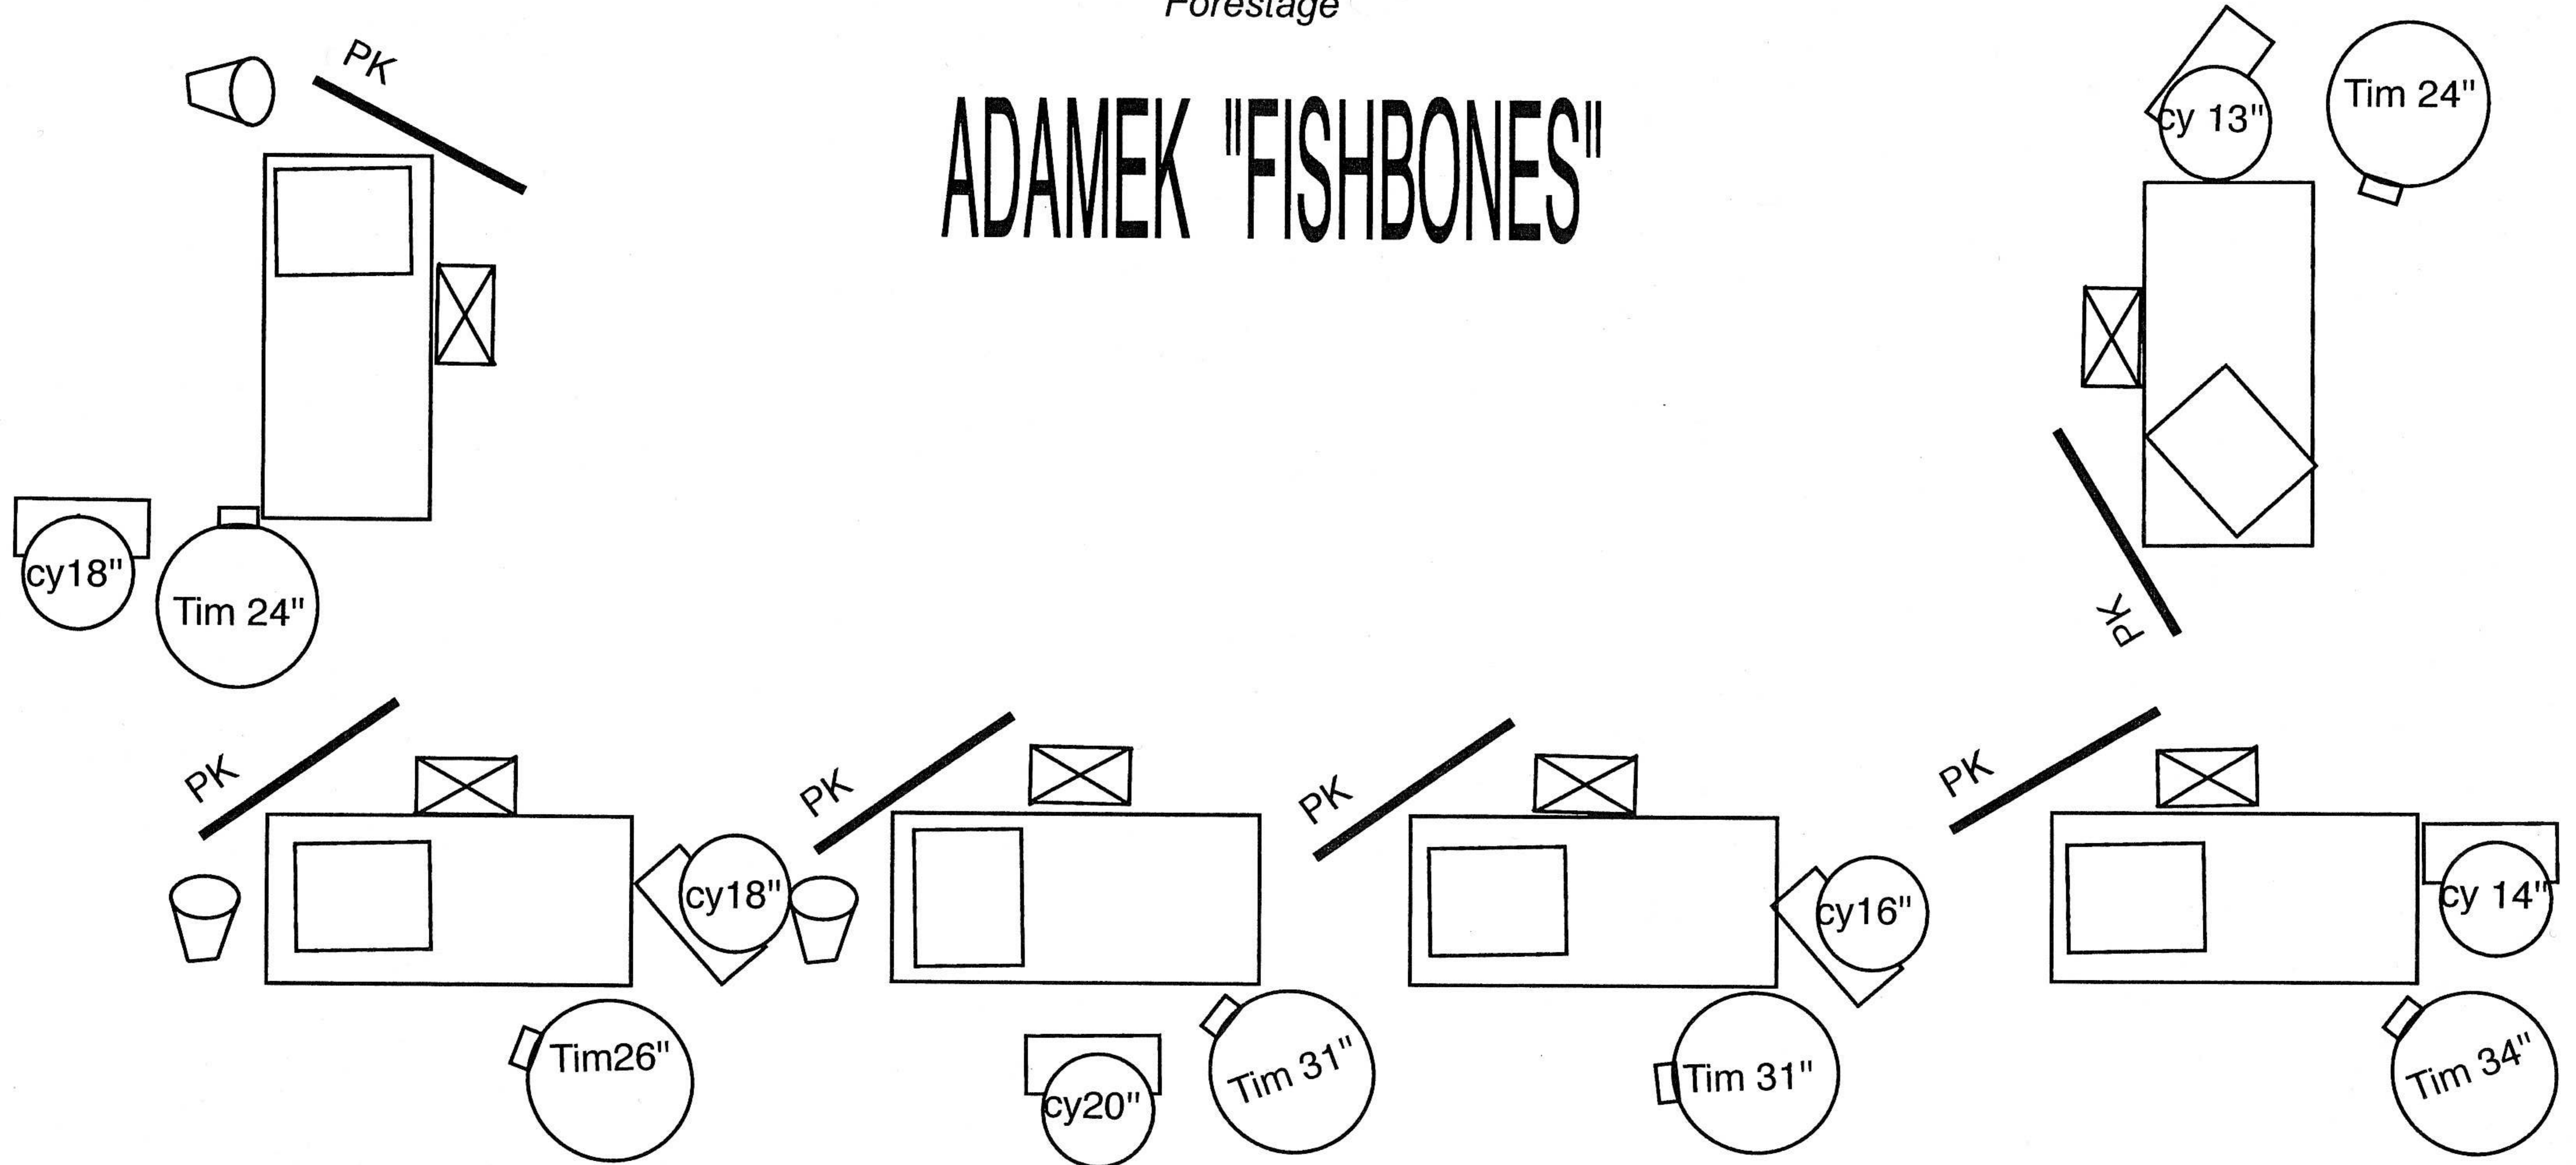

Forestage

ADAMEK "FISHBONES"

P6. 0T

Plastic box with water in
Wood 1a + ped
Clochavache G#
crotale C6
lame K A
Planche Ada VI
tube brillant trou
archet
appeau
(cy 19, tim1)

P5. JPB

Plastic box + water
Wood BI X2 + ped noire
Clochavache d#'
crotale C#6
Planche Ada V
tube alu 17
archet
appeau
(cy 16, tim2)

P4. FP

Plastic box+ water
Wood BI 5b + ped noire
Clochavache G#'
crotale D6
Planche Ada IV
lame K C#
tube alu 7
Kutuwapa 1
archet
appeau
(cy 25, tim7)

P3. BL

Plastic box with water in
Wood BI 6 + ped noire
Clochavache c#"
crotale D#6
Planche Ada III
tube alu 1
archet
appeau
(cy 13, tim3)

P2. CF

Plastic box with water in
Wood BI 7a+ ped bois
Clochavache F#"
crotale E6
Planche Ada II
lame ken F#
tube alu 6
archet
kutuwapa 2
appeau
(cy 6a, tim4)

P1. KN

Plastic box with water in
Wood BI 11b + ped bois
Clochavache c#"
crotale E6
Planche Ada I
lame ken D#
tube alu 5
archet
appeau
(cy 4a, tim11)