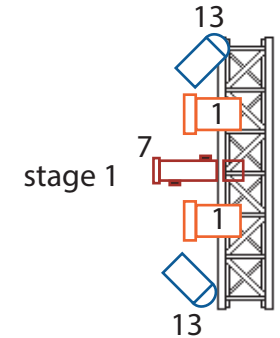

Les Percussions de Strasbourg  
 Le Noir de l'étoile  
 Lighting plot  
 Update : 2023-04-03

 10 X profile 1 or 2KW LEE 205

 12 X PC 1KW LEE 105

 12 X PAR CP 62 LEE 195

Notes : provide us 2 X PAR 36 more on stands, profile 19 + 20 : no color, light for audience + applause on the center  
 each music stand light on each stages need to be dimm separately, please provide us filters