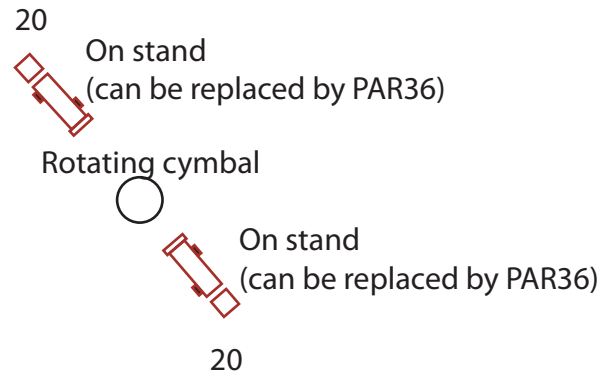

Les Percussions de Strasbourg  
 Le Noir de l'étoile  
 Lighting plot  
 Update : 2023-04-03

 10 X profile 1 or 2KW LEE 205

 12 X PC 1KW LEE 105

 12 X PAR CP 62 LEE 195

Notes : provide us 2 X PAR 36 more on stands, profile 19 + 20 : no color, light for audience + applause on the center  
 each music stand light on each stages need to be dimm separately, please provide us filters