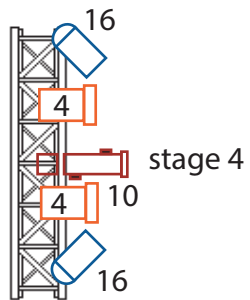

Les Percussions de Strasbourg  
 Le Noir de l'étoile  
 Lighting plot  
 Update : 2023-04-03

 10 X profile 1 or 2KW LEE 205

 12 X PC 1KW LEE 105

 12 X PAR CP 62 LEE 195

Notes : provide us 2 X PAR 36 more on stands, profile 19 + 20 : no color, light for audience + applause on the center  
 each music stand light on each stages need to be dimm separately, please provide us filters