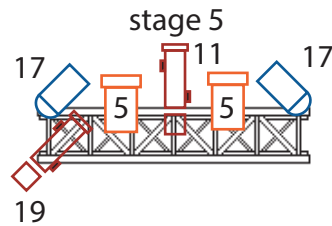

Les Percussions de Strasbourg  
 Le Noir de l'étoile  
 Lighting plot  
 Update : 2023-04-03

 10 X profile 1 or 2KW LEE 205

 12 X PC 1KW LEE 105

 12 X PAR CP 62 LEE 195

Notes : provide us 2 X PAR 36 more on stands, profile 19 + 20 : no color, light for audience + applause on the center  
 each music stand light on each stages need to be dimm separately, please provide us filters