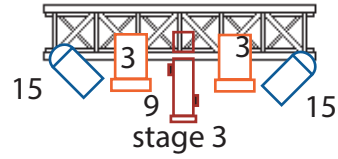

Les Percussions de Strasbourg  
 Le Noir de l'étoile  
 Lighting plot  
 Update : 2023-04-03

 10 X profile 1 or 2KW LEE 205

 12 X PC 1KW LEE 105

 12 X PAR CP 62 LEE 195

Notes : provide us 2 X PAR 36 more on stands, profile 19 + 20 : no color, light for audience + applause on the center  
 each music stand light on each stages need to be dimm separately, please provide us filters