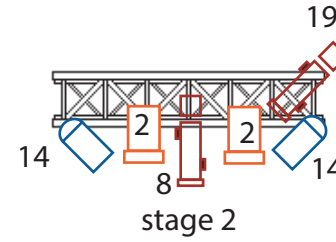

Les Percussions de Strasbourg  
 Le Noir de l'étoile  
 Lighting plot  
 Update : 2023-04-03

 10 X profile 1 or 2KW LEE 205

 12 X PC 1KW LEE 105

 12 X PAR CP 62 LEE 195

Notes : provide us 2 X PAR 36 more on stands, profile 19 + 20 : no color, light for audience + applause on the center  
 each music stand light on each stages need to be dimm separately, please provide us filters