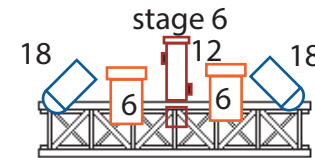

Les Percussions de Strasbourg  
 Le Noir de l'étoile  
 Lighting plot  
 Update : 2023-04-03

 10 X profile 1 or 2KW LEE 205

 12 X PC 1KW LEE 105

 12 X PAR CP 62 LEE 195

Notes : provide us 2 X PAR 36 more on stands, profile 19 + 20 : no color, light for audience + applause on the center  
 each music stand light on each stages need to be dimm separately, please provide us filters