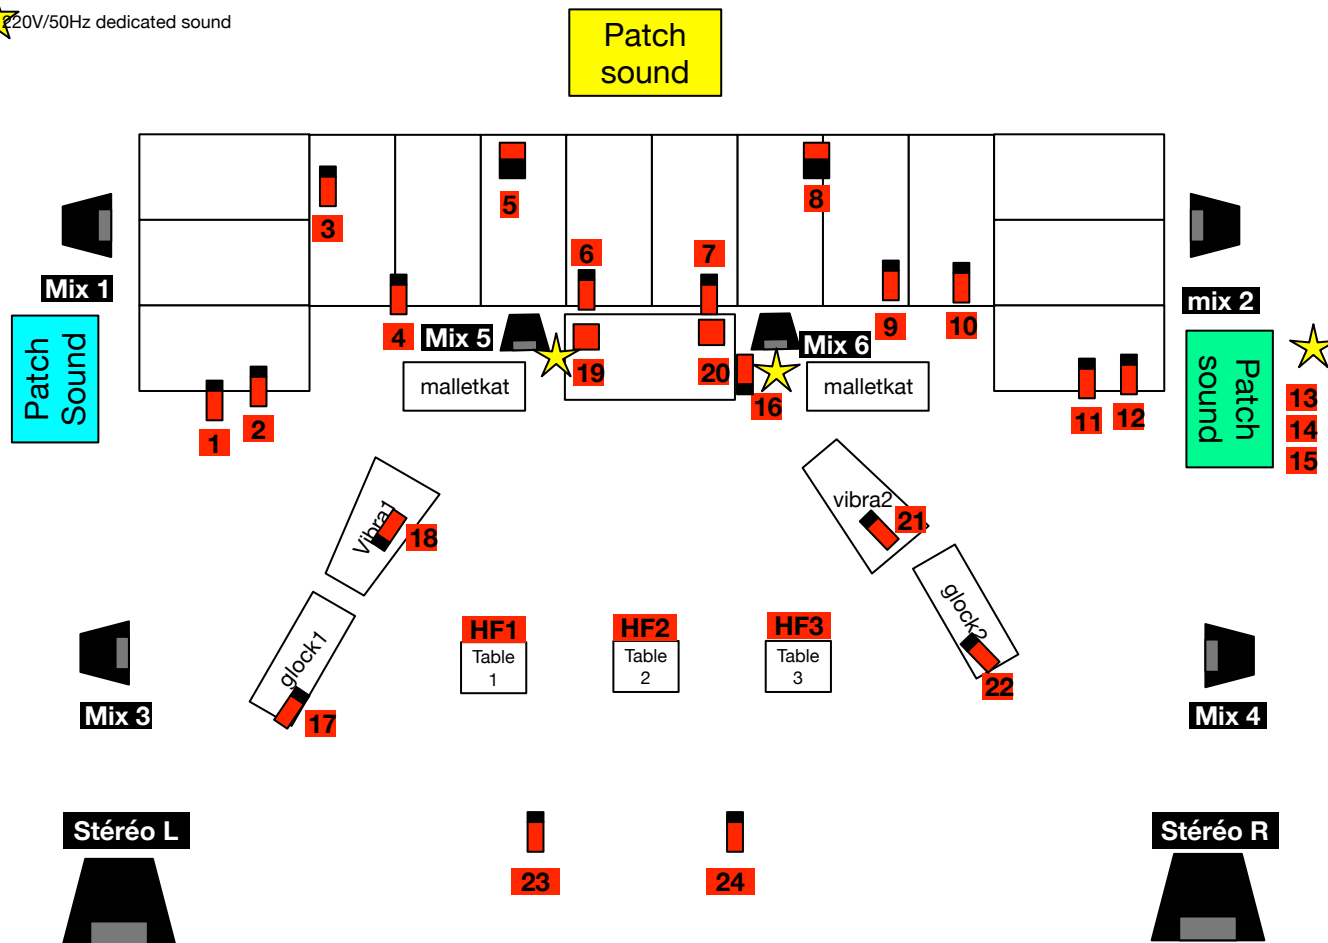

Timelessness

SOUND 29/10/2021

PERCUSSIONS
DE STRASBOURG

Sound technicien : Olivier Pfeiffer - olivierpfeiffer@gmail.com - 0033 6 63 98 07 96

★ 220V/50Hz dedicated sound

IN				OUT				
1	FJ	km184		mic stand with boom	Aux 1	upstage Right	PS15/MTD112	stand h = 2,5m
2	oudouJ	SM57		mic stand with boom				
3	franz	dpa4060			Aux 2	upstage Left	PS15/MTD112	stand h = 2,5m
4	FMJ	km184		mic stand with boom	Aux 3	downstage Right	PS15/MTD112	stand h = 2m
5	GCJ	Beta 52		short stand with boom	Aux 4	downstage Left	PS15/MTD112	stand h = 2m
6	pianoJ	km184		mic stand with boom	Aux 5	middle Left	PS15/MTD112	
7	pianoC	km184		mic stand with boom	Aux 6	middle Right	PS15/MTD112	
8	GCC	Beta52		short stand with boom	Aux 7	rev court		
9	HH	km184/AKGC214		mic stand with boom	Aux 8	rev med		
10	FMC	km184		mic stand with boom	Aux 9	rev long 1		
11	FC	km184		mic stand with boom	Aux 10	rev long 2		
12	oudouC	SM57		mic stand with boom	Aux 11	rev long 3		
13	Table 1	HF1	pds		Aux 12	pitch		
14	Table 2	HF2	pds		stéréo L	FOH	depend of the venue The coverage of FOH system must be homogeneous for the audience 105sb SPL without distortion	
15	Table 3	HF3	pds		stéréo R			
16	C	km184/AKGC214		short stand with boom				
17	Glock 1	T-bone ovid	pds					
18	vibra 1	T-bone ovid	pds					
19	Malletkat 1	DI						
20	Malletkat 2	DI						
21	Glock 2	T-bone ovid	pds					
22	Vibra 2	T-bone ovid	pds					
23	face J	km184		table stand				
24	face C	km184		table stand				
25	rev court L							
26	rev court R							
27	rev med L							
28	rev med R							
29	rev long L							
30	rev long R							
31	rev long 2 L							
32	rev long 2 R							
33	rev long 3 L							
34	rev long 3 R							
35	pitchL							
36	pitchR							
37	ordi régie L							
38	ordi régie R		pds	Jack 6,35 ADAT				
39	ordre	SM58						