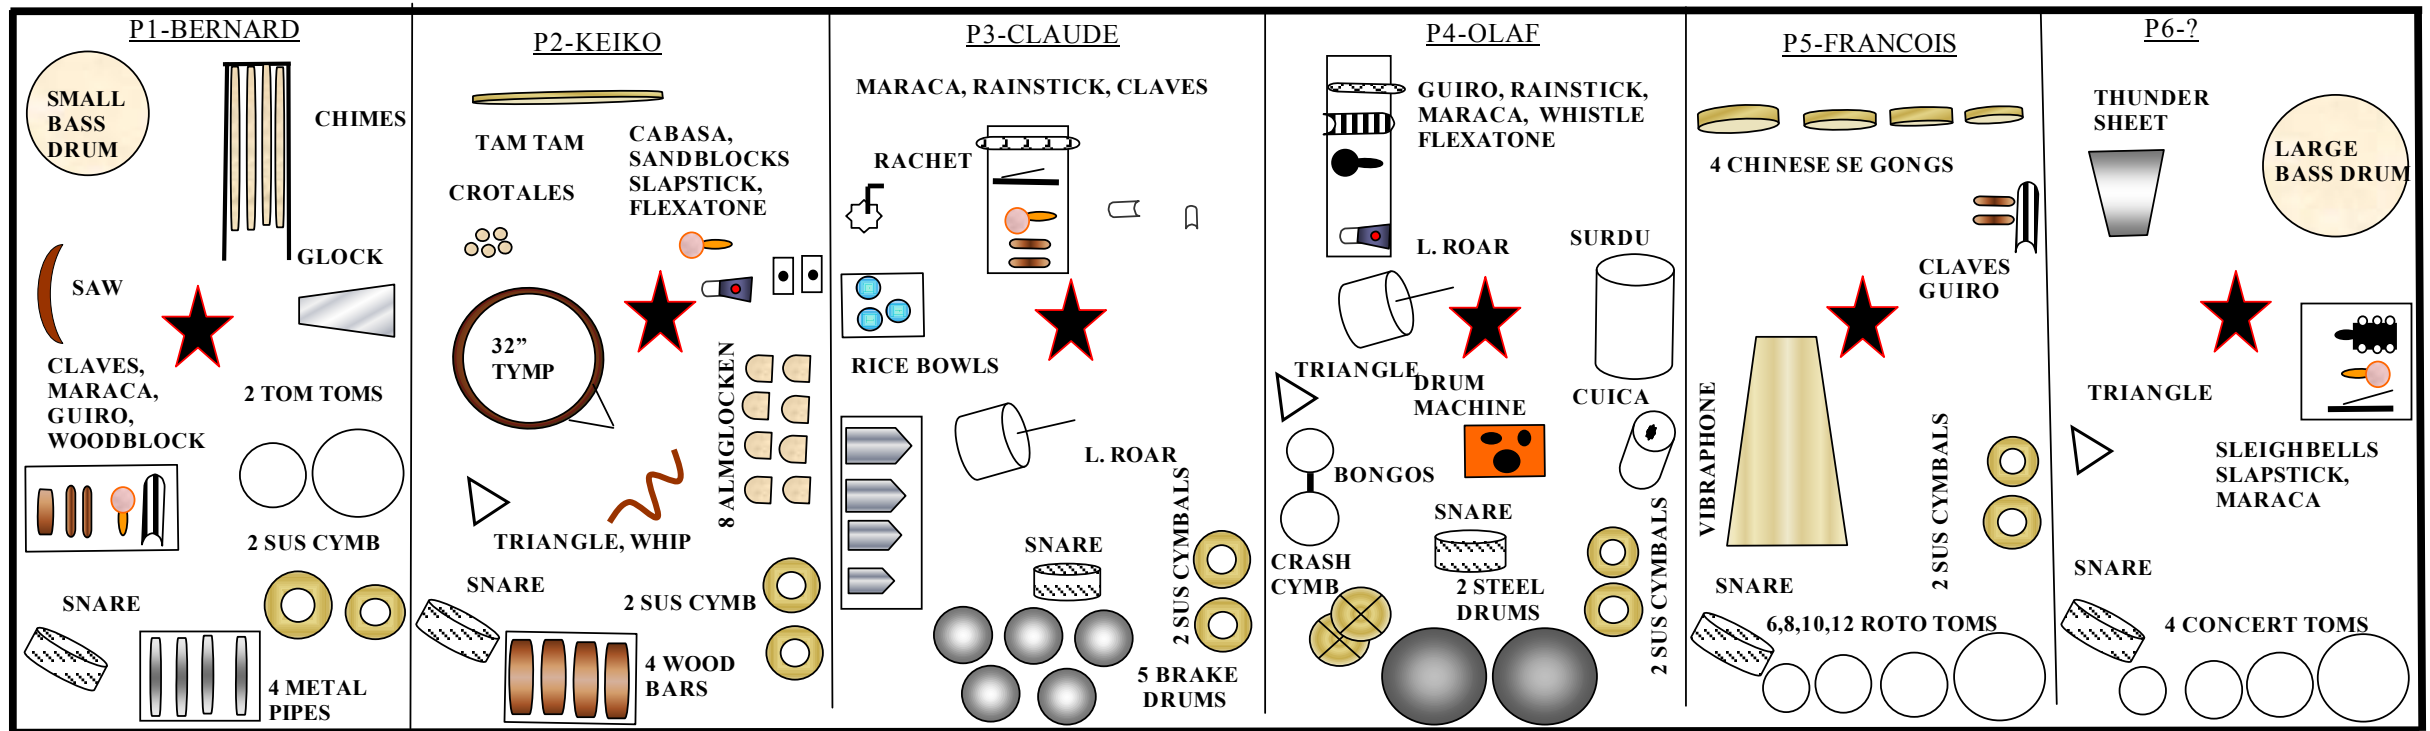

BOBBY PREVITE/LAS PERCUSSIONS DE STRASBOURG - TERMINALS : STAGE PLOT

ALL PERCUSSION ON RISER TRAP DRUMS